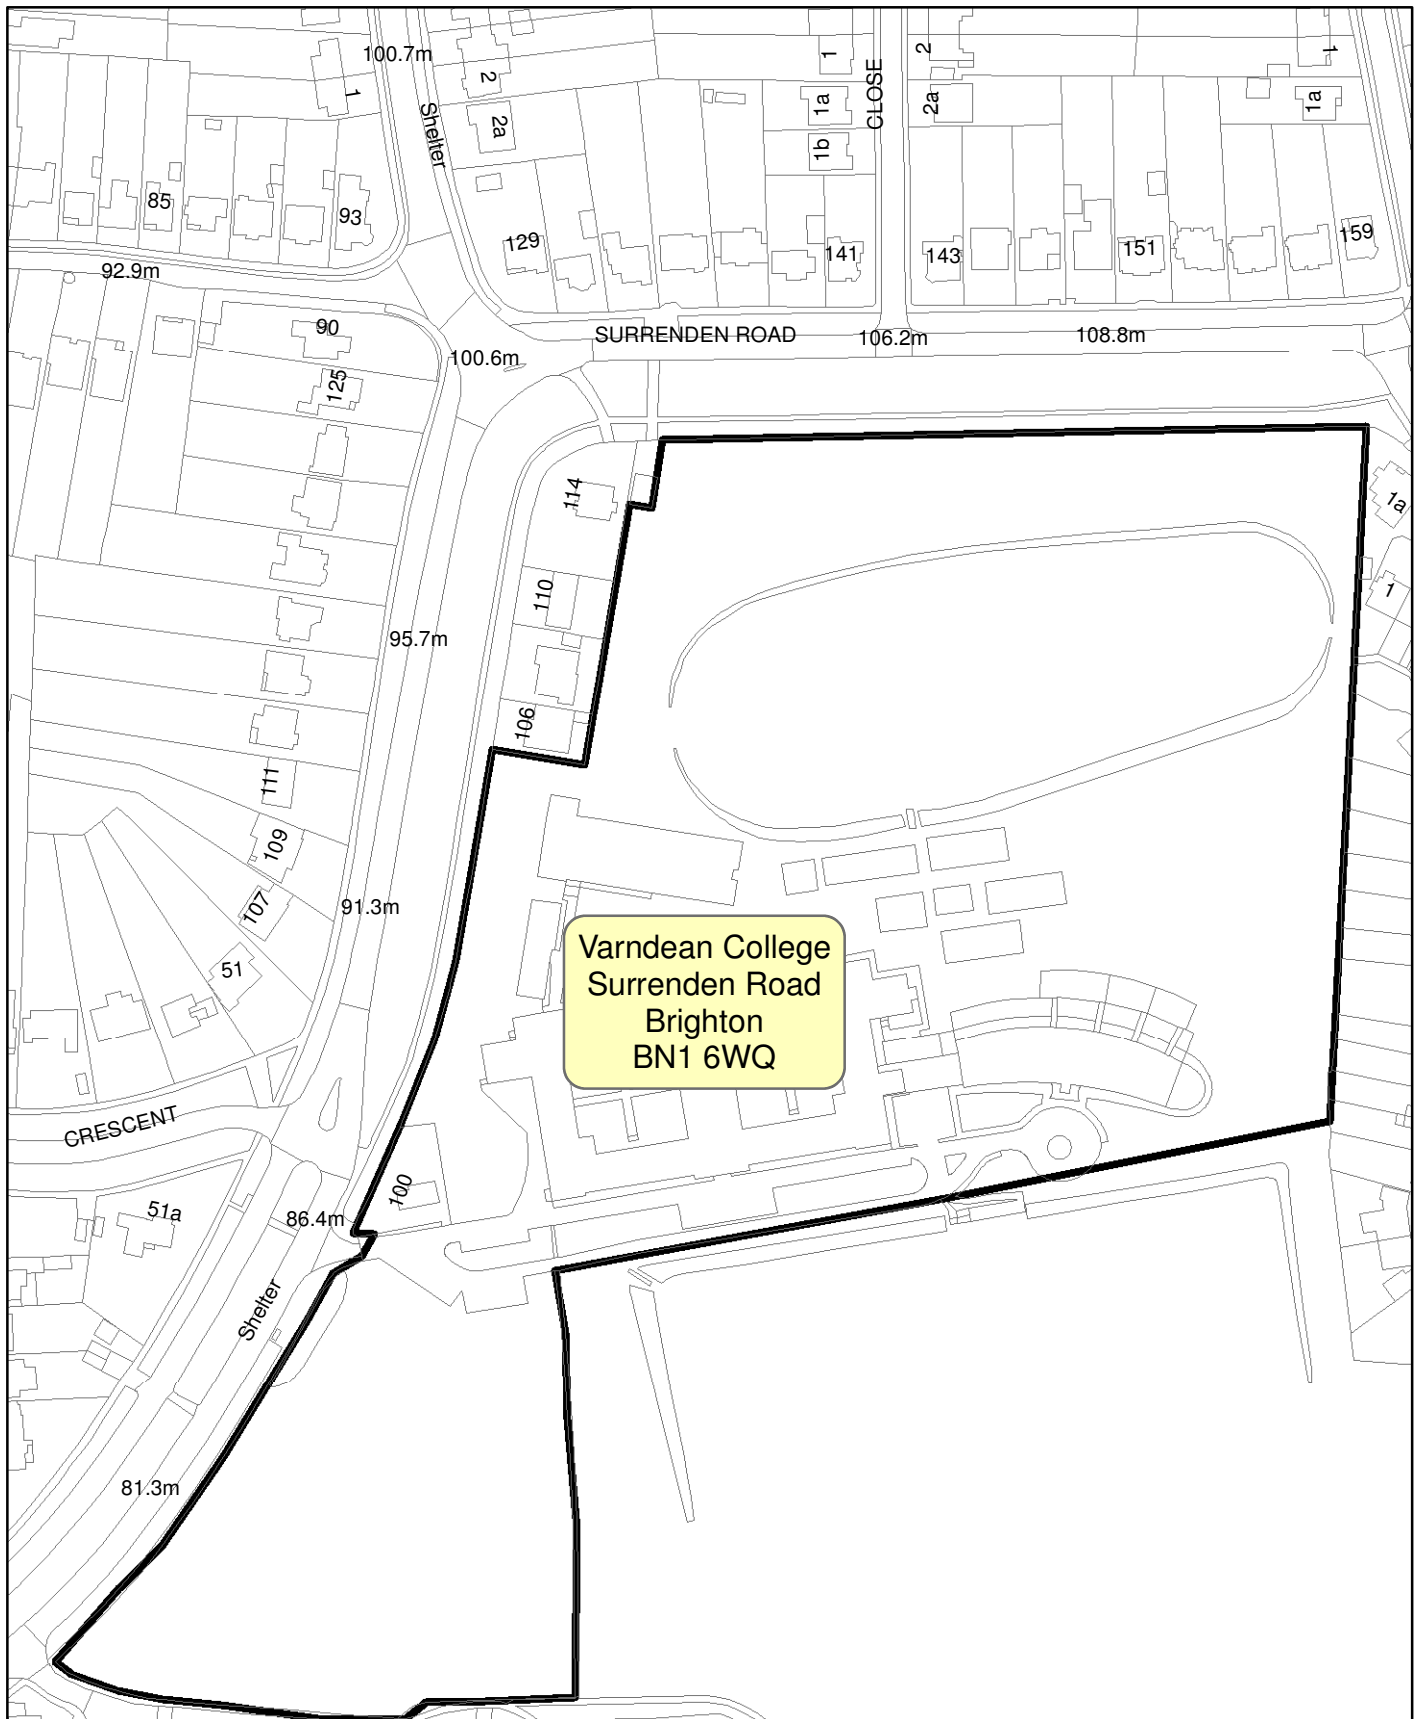

BH2018/02404 Varndean College Surrenden Road

Scale: 1:2,015